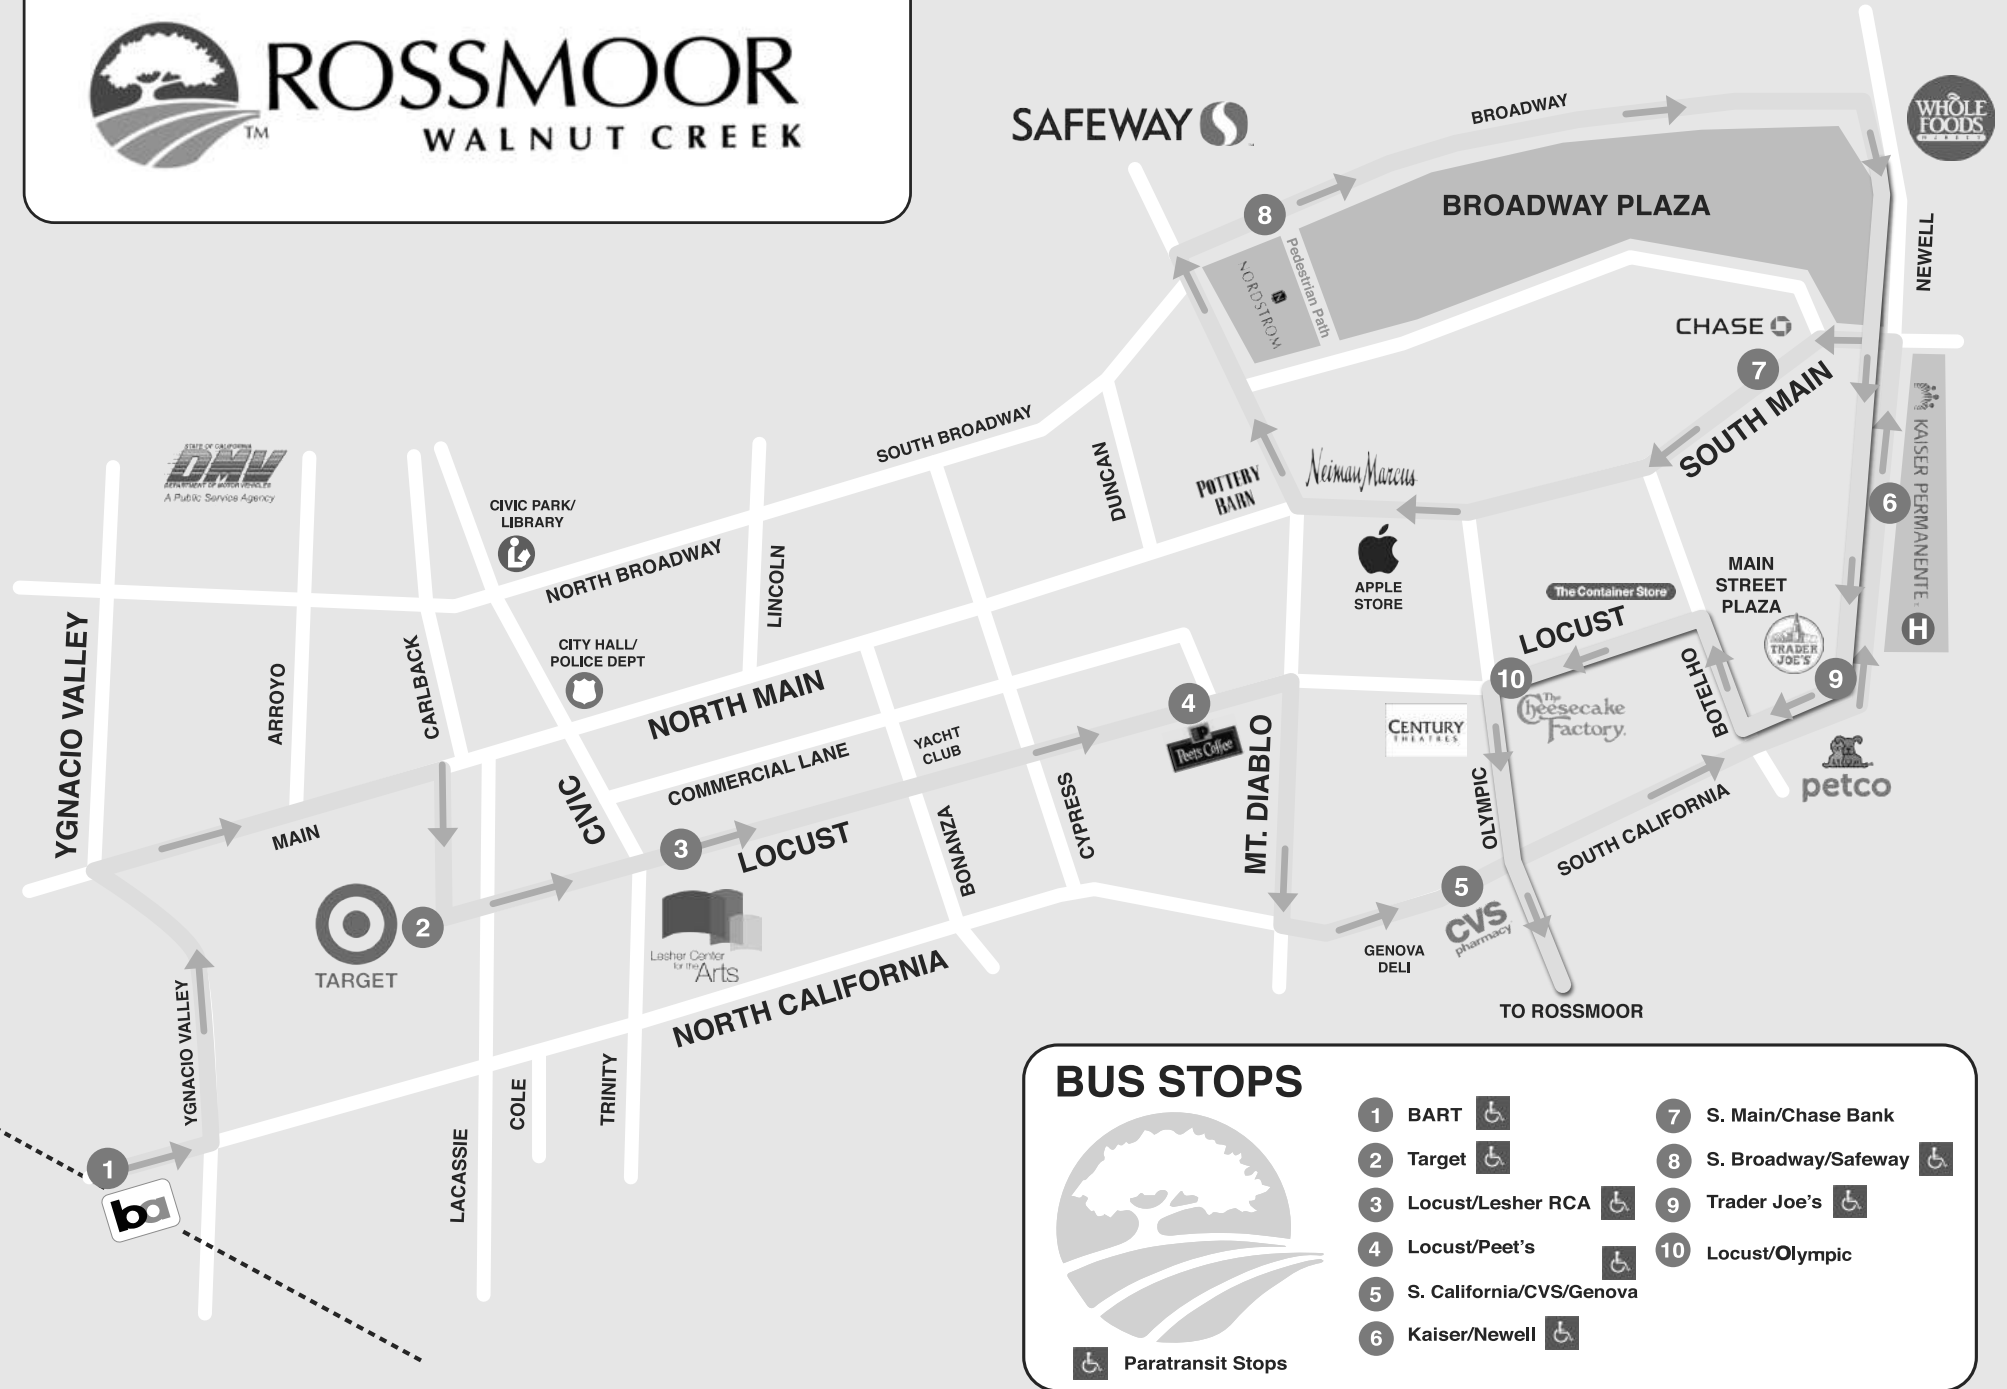

ROSSMOOR
WALNUT CREEK

ROSSMOOR BUS TRANSPORTATION

January 15, 2018

Walnut Creek Route

GREEN LINE: Monday - Friday

LOCATION

	A.M. HOURS		P.M. HOURS					
➔ INITIAL DEPART FROM: Gateway Clubhouse	9:50am	10:50am	12:05pm	12:45pm	1:35pm	2:35pm	3:45pm	4:50pm
➔ ARRIVE AT & DEPART FROM: Bart	10:00am	11:00am	12:15pm	12:55pm	1:45pm	2:45pm	3:55pm	5:00pm
Target	10:04am	11:04am	12:19pm	12:59pm	1:49pm	2:49pm	3:59pm	5:04pm
Locust/Lesher RCA	10:06am	11:06am	12:21pm	1:01pm	1:51pm	2:51pm	4:01pm	5:06pm
Locust/Peet's Coffee	10:07am	11:07am	12:22pm	1:02pm	1:52pm	2:52pm	4:02pm	5:07pm
S. California / CVS / Genova	10:10am	11:10am	12:25pm	1:05pm	1:55pm	2:55pm	4:05pm	5:10pm
Kaiser / Newell	10:13am	11:13am	12:28pm	1:08pm	1:58pm	2:58pm	4:08pm	5:13pm
S. Main / Chase Bank	10:16am	11:16am	12:31pm	1:11pm	2:01pm	3:01pm	4:11pm	5:16pm
S. Broadway / Safeway	10:20am	11:20am	12:35pm	1:15pm	2:05pm	3:05pm	4:15pm	5:20pm
Trader Joe's	10:23am	11:23am	12:38pm	1:18pm	2:08pm	3:08pm	4:18pm	5:23pm
Locust / Olympic	10:26am	11:26am	12:41pm	1:21pm	2:11pm	3:11pm	4:21pm	5:26pm
➔ RETURN TO: Gateway Clubhouse	10:34am	11:34am	12:49pm	1:29pm	2:19pm	3:19pm	4:29pm	5:34pm

ROSSMOOR WALNUT CREEK

BUS STOPS

Paratransit Stops

- 1 BART
- 2 Target
- 3 Locust/Leshar RCA
- 4 Locust/Peet's
- 5 S. California/CVS/Genova
- 6 Kaiser/Newell
- 7 S. Main/Chase Bank
- 8 S. Broadway/Safeway
- 9 Trader Joe's
- 10 Locust/Olympic