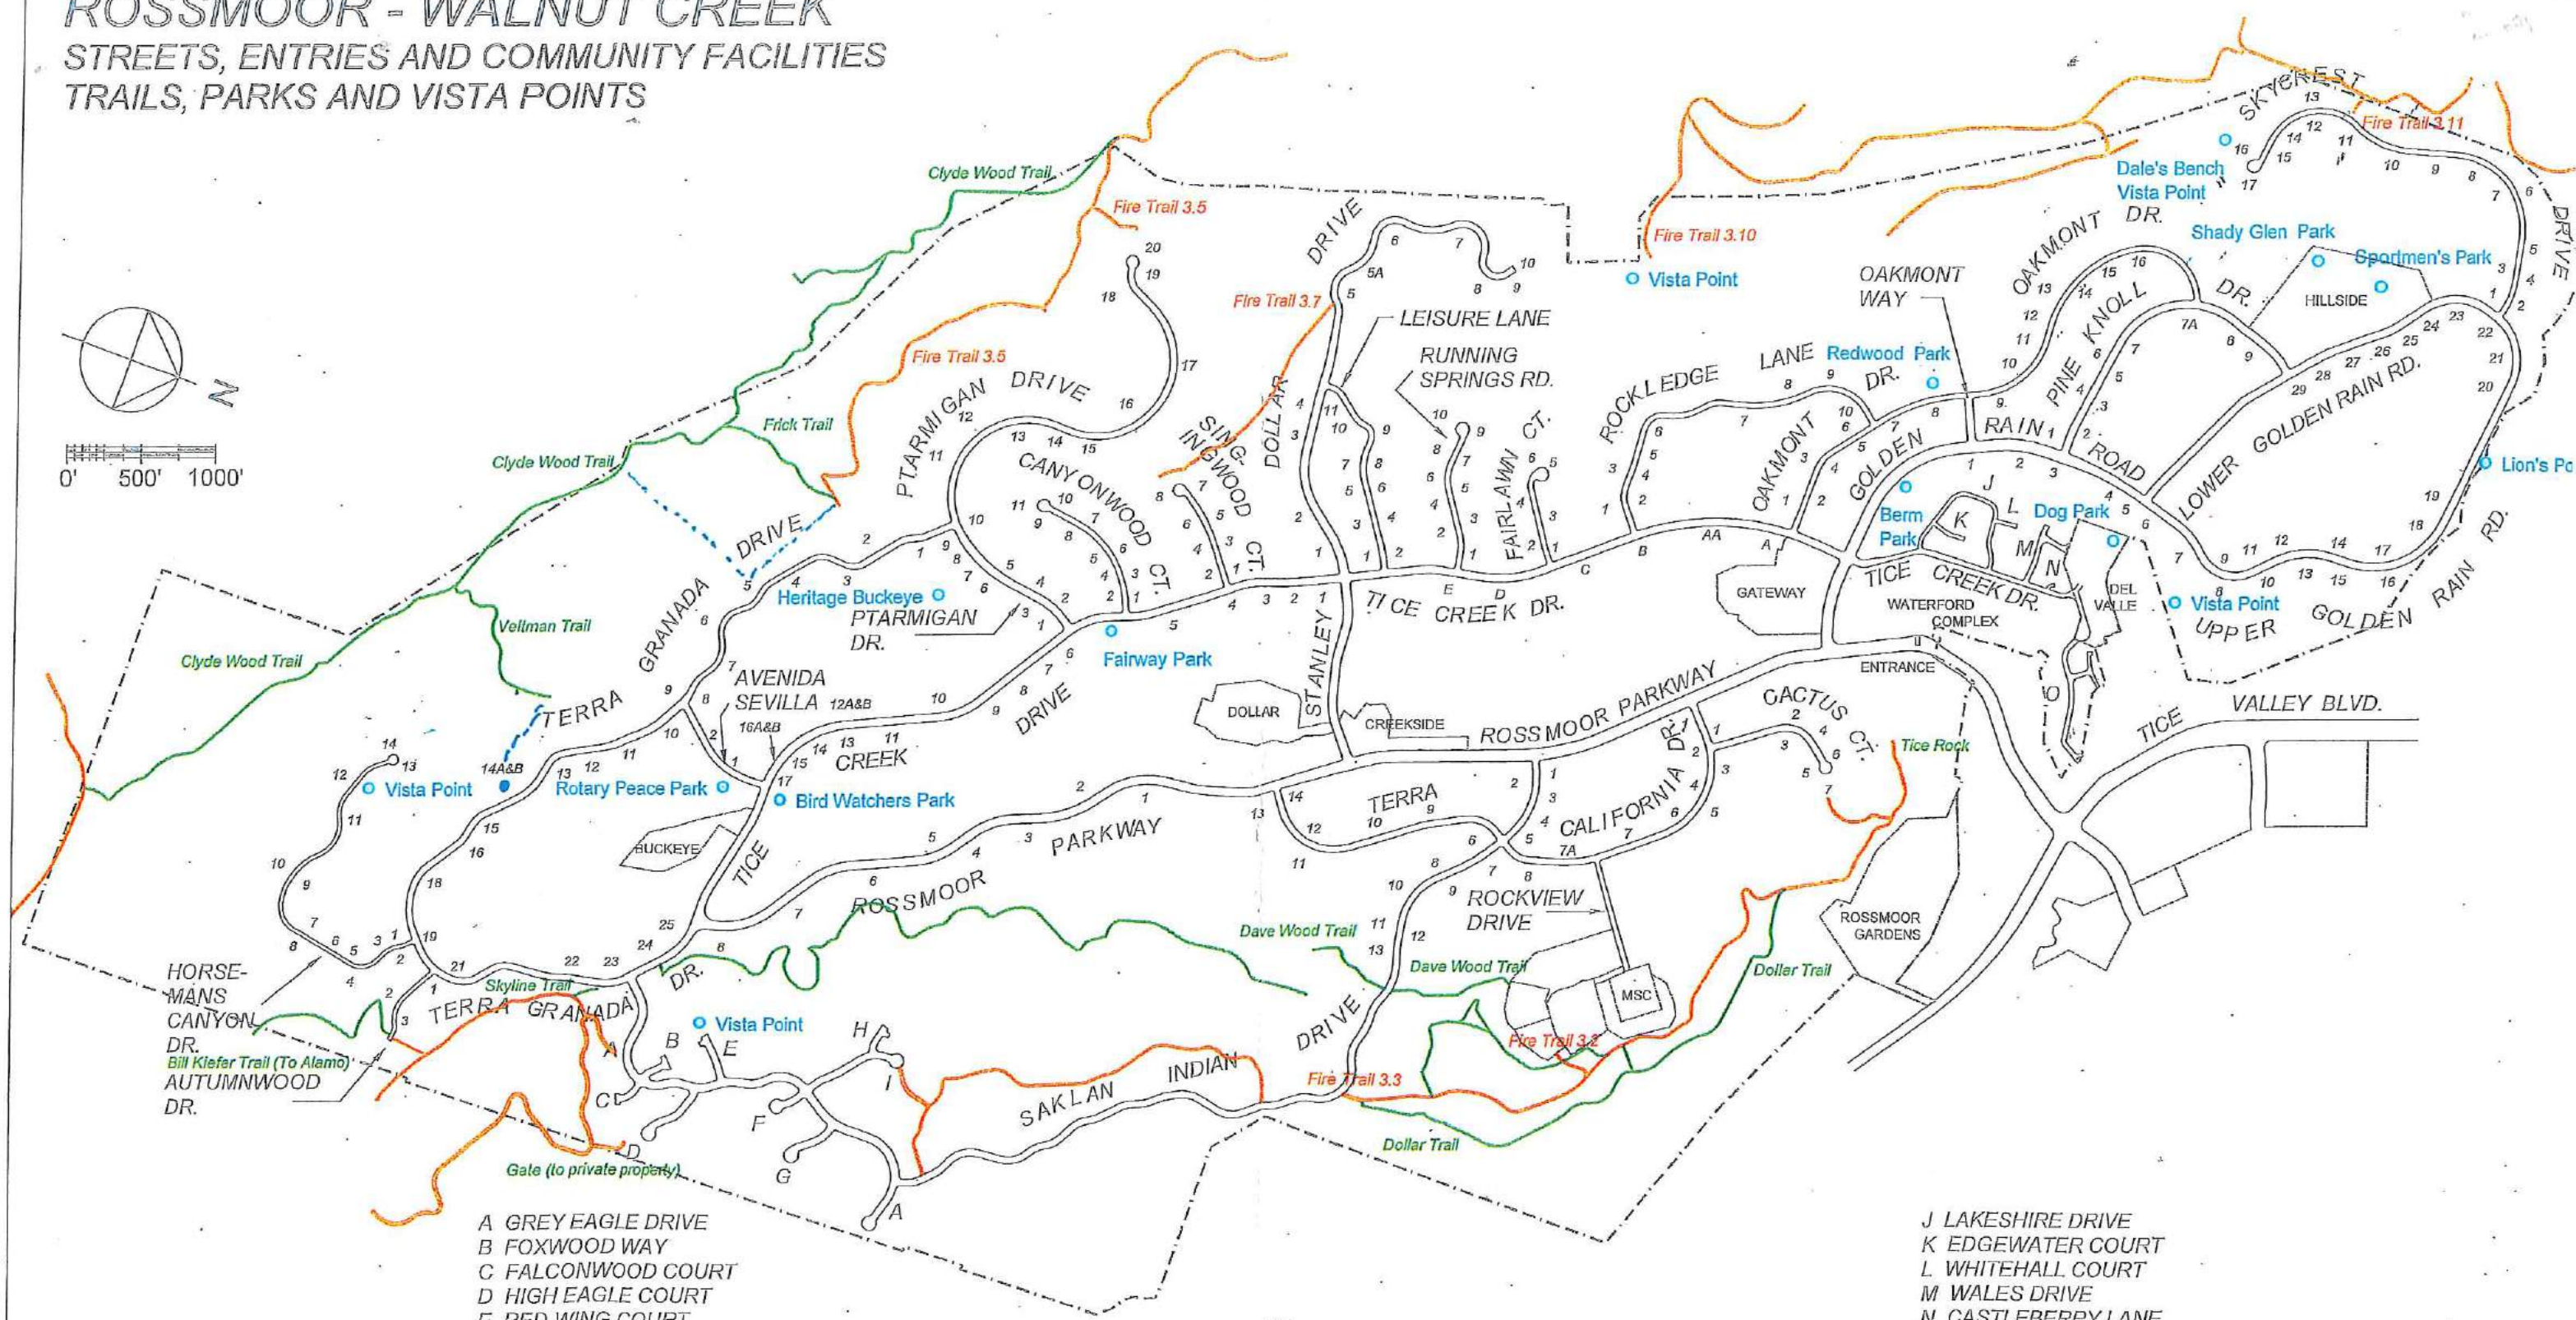

ROSSMOOR - WALNUT CREEK

STREETS, ENTRIES AND COMMUNITY FACILITIES

TRAILS, PARKS AND VISTA POINTS

- A GREY EAGLE DRIVE
- B FOXWOOD WAY
- C FALCONWOOD COURT
- D HIGH EAGLE COURT
- E RED WING COURT
- F SPOTTED OWL COURT
- G QUAIL HILL COURT
- H WOODWREN COURT
- I SHADOWHAWK WAY

- J LAKESHIRE DRIVE
- K EDGEWATER COURT
- L WHITEHALL COURT
- M WALES DRIVE
- N CASTLEBERRY LANE
- O COMSTOCK DRIVE

Hiking Trail
 Fire Trail

NOTE: NUMBERS OR LETTERS ON STREETS DENOTE ENTRIES